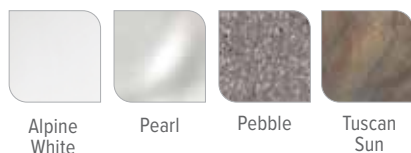

Spa Shell

Alpine White

Pearl

Pebble

Tuscan Sun

Cabinet

Almond

Havana