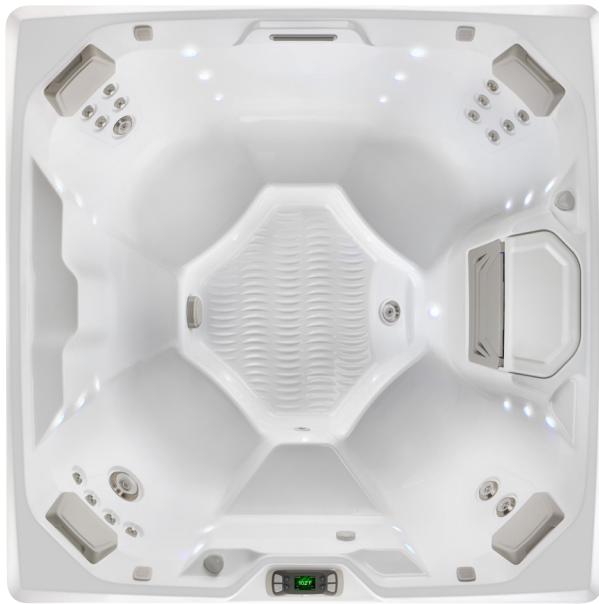

LIMELIGHT® COLLECTION

Beam™

Beam shown with Alpine White shell

Beam shown with Alpine White shell & Sable cabinet

Seating Capacity	4 adults
Dimensions	203 x 203 x 84 cm
Water Capacity	1,175 liters
Weight	320 kg dry; 1,740 kg filled*
Spa Shell Options	Alpine White, Ice Gray, Platinum, Tuscan Sun or Desert
Cabinet Options	Coastal Gray, Espresso or Sable
Jets - 19 (w/ Brushed Stainless Steel Trim)	1 XL Directional jet 2 Standard Single Rotary jets 2 Standard Directional jets 14 Directional Precision jets
Water Feature	Vidro™ backlit ribbon waterfall
Water Care System (Optional)	ACE® Salt Water System or EverFresh® System
Jet Pump	Wavemaster™ 9200 Two-Speed 2.5 HP, continuous duty 5.2 HP, breakdown torque
Circulation Pump	SilentFlo 5000™ for quiet, continuous filtration
Effective Filtration Area	9 m ² , top-loading filters
Ozone System	FreshWater® III Corona Discharge
Control System	IQ 2020™ with LCD control panel 230v/16amp
Lighting System	Raio™ multi-color interior points of light (30) Exterior multi-color lighting with timer
Heater	No-Fault™, 1,500w/240v
Energy Efficiency	FiberCor® insulation; Certified to the APSP 14 National Standard and the California Energy Commission (CEC) in accordance with California law
Vinyl Cover	9 to 6 cm tapered, 32 kg/m ³ density foam core, with hinge seal in Caramel, Chestnut, Slate, or Evergreen
Cover Lifter (Optional)	CoverCradle™, CoverCradle II, Lift 'n Glide™ or UpRite™
Steps (Optional)	Everwood® or Polymer
Entertainment System (Optional)	Wireless Entertainment

* Includes water and 4 adults weighing 80 kg each